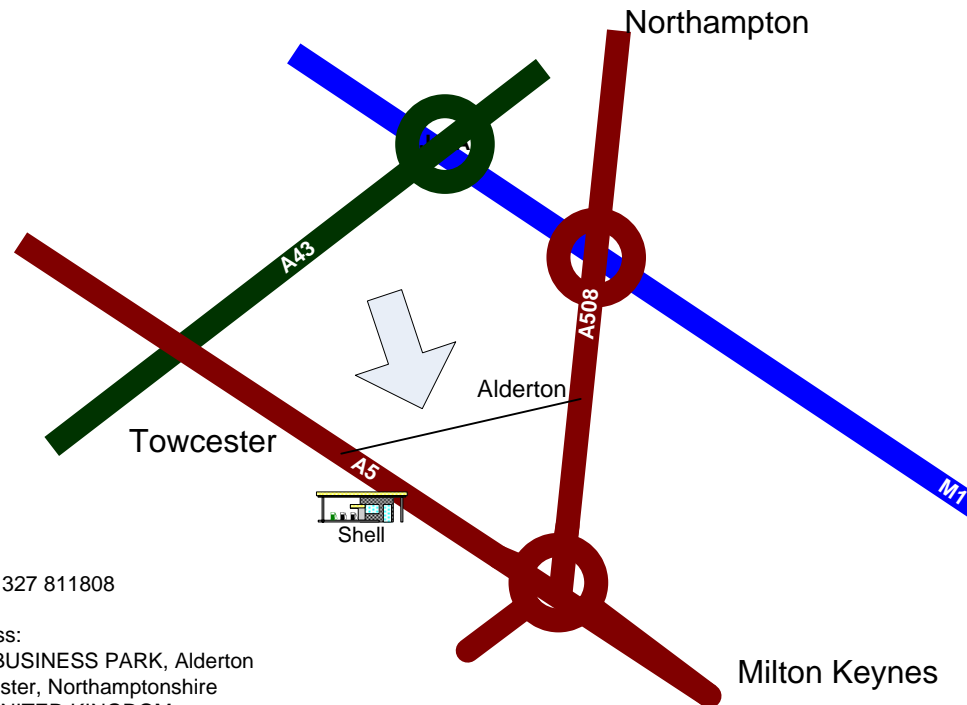

Directions to APS

Tel: +44 (0) 1327 811808

Postal address:
PURY HILL BUSINESS PARK, Alderton
Road, Towcester, Northamptonshire
NN12 7LS, UNITED KINGDOM

Directions:
Take the Alderton turn off the A5 next to
the Oasis Garage between Towcester
and Milton Keynes. Pury Hill Business
Park is about half a mile up the road on
the left. At the gate ask for Advanced
Planning Systems